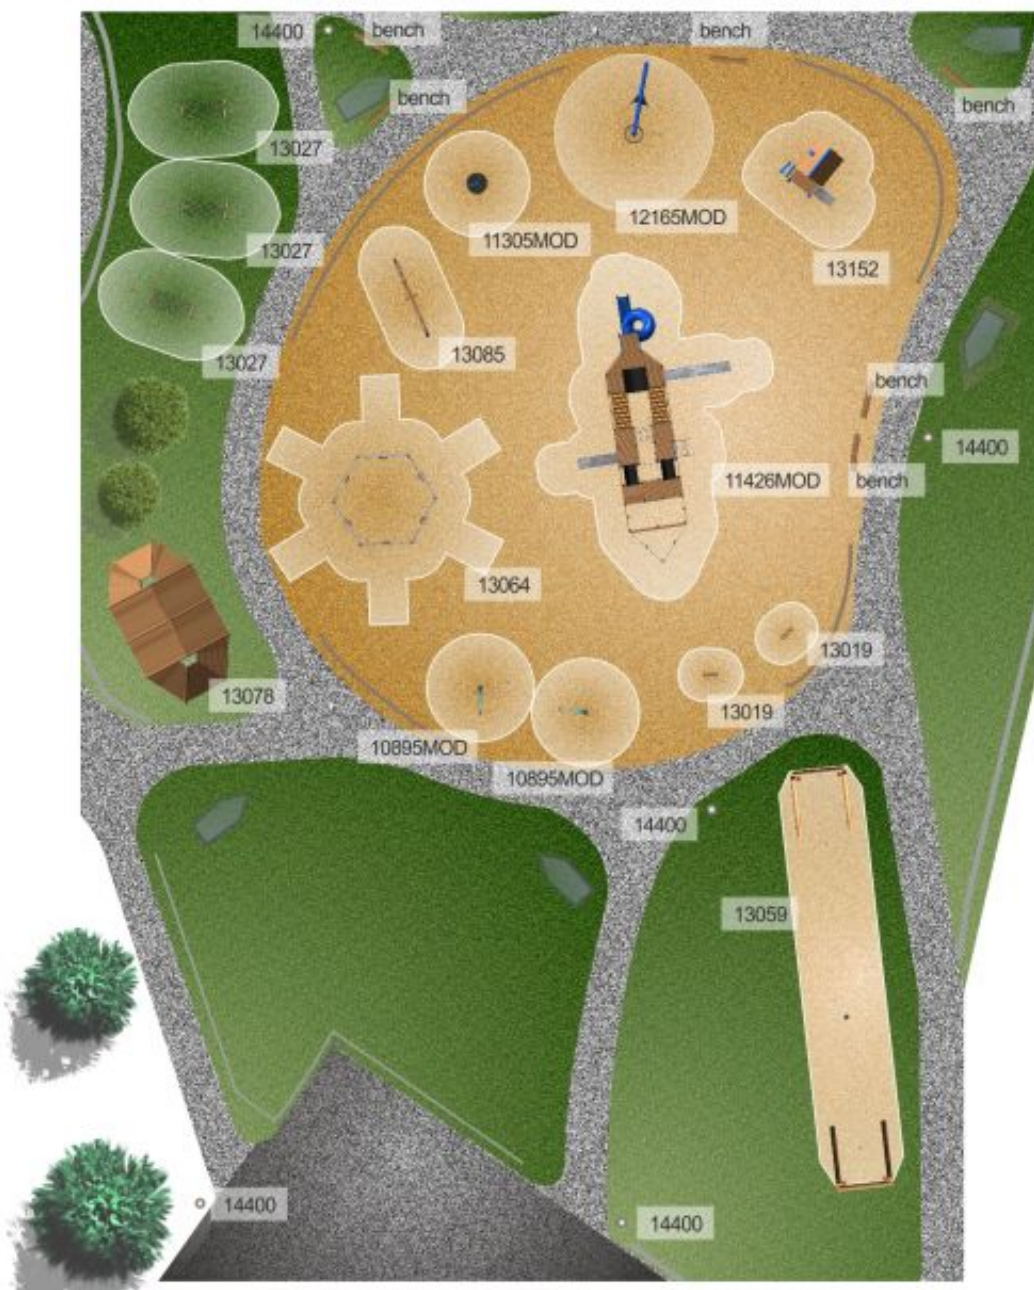

LARS LAJ[®]

ESTONIA
2018-08-21

www.larslaj.com

- grass
- sand
- gravel
- asphalt

- grass
- sand
- gravel
- asphalt
- boat shaped flower plante
- benches - 13080

- grass
- sand
- gravel
- boat shaped flower plante
- benches - 13080

13683MOD

Trim Trail Nature III

13080

Lõkkease istumiskoht

10675

Training twist

10695

Bars II

10895MOD

Excavator-blue

11305MOD

Bee-blue

13050

Sandbox with bark

20050

Dino sandbox base

10832

Sit-ups Bench

10692

Pull Bars

13152

Olle's Playhouse

13019

Bike