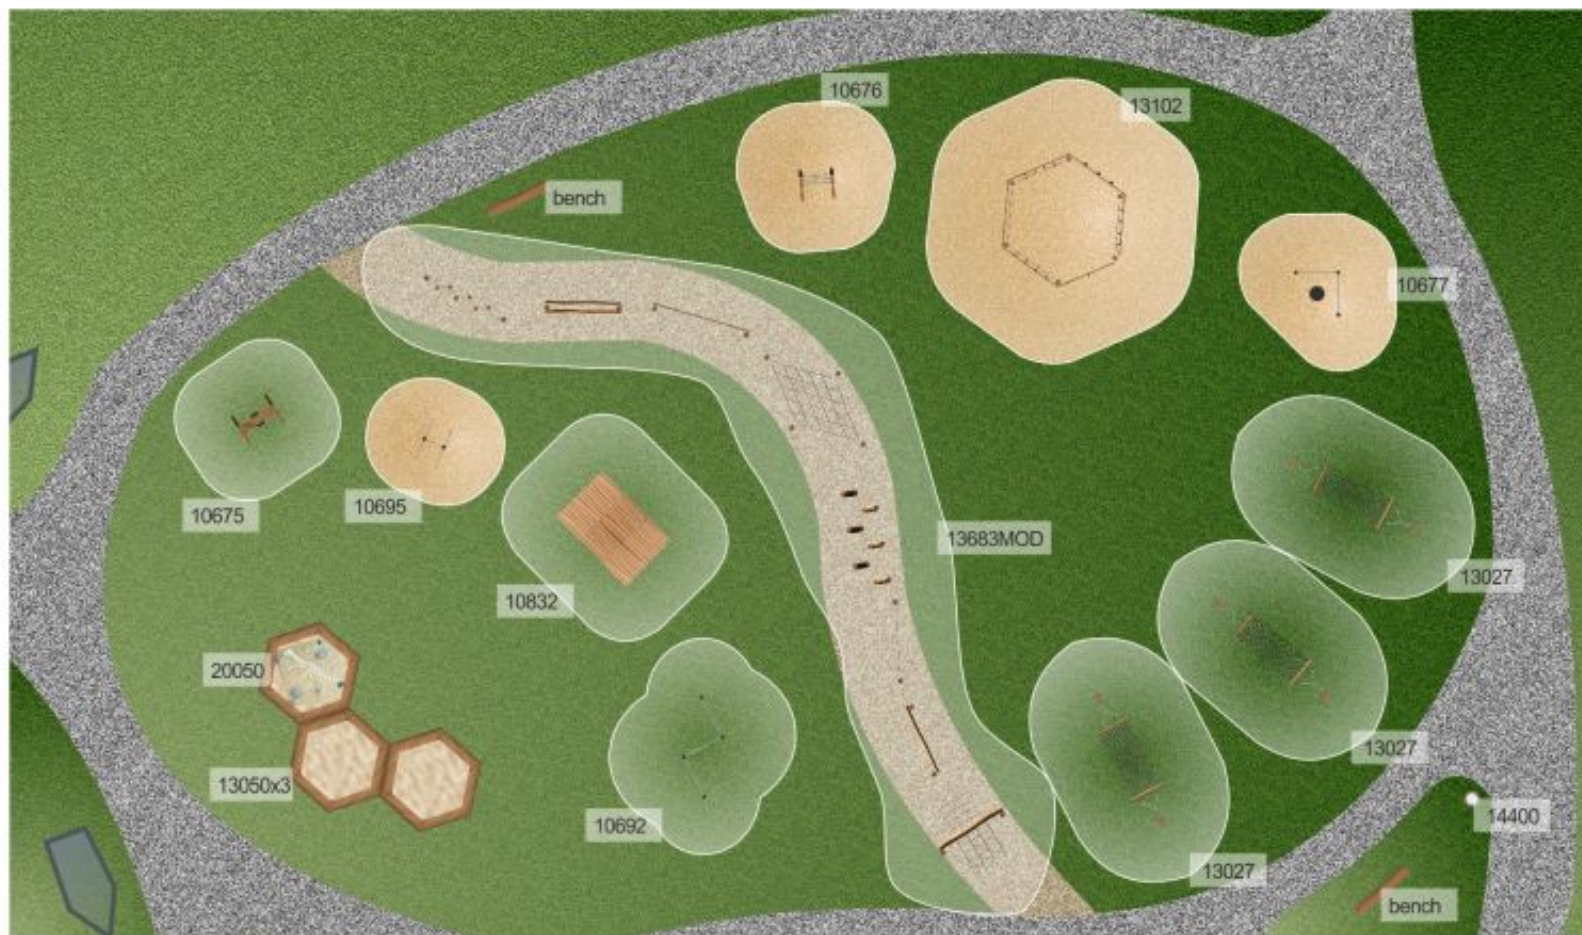

LARS LAJ[®]

ESTONIA
2018-08-21

www.larslaj.com

- grass
- sand
- gravel
- asphalt

- grass
- sand
- gravel
- asphalt
- boat shaped flower plante
- benches - 13080

- grass
- sand
- gravel
- boat shaped flower plante
- benches - 13080

13683MOD

Trim Trail Nature III

13080

Lõkkease istumiskoht

10675

Training twist

10695

Bars II

10832

Sit-ups Bench

10692

Pull Bars

13152

Olle's Playhouse

13019

Bike